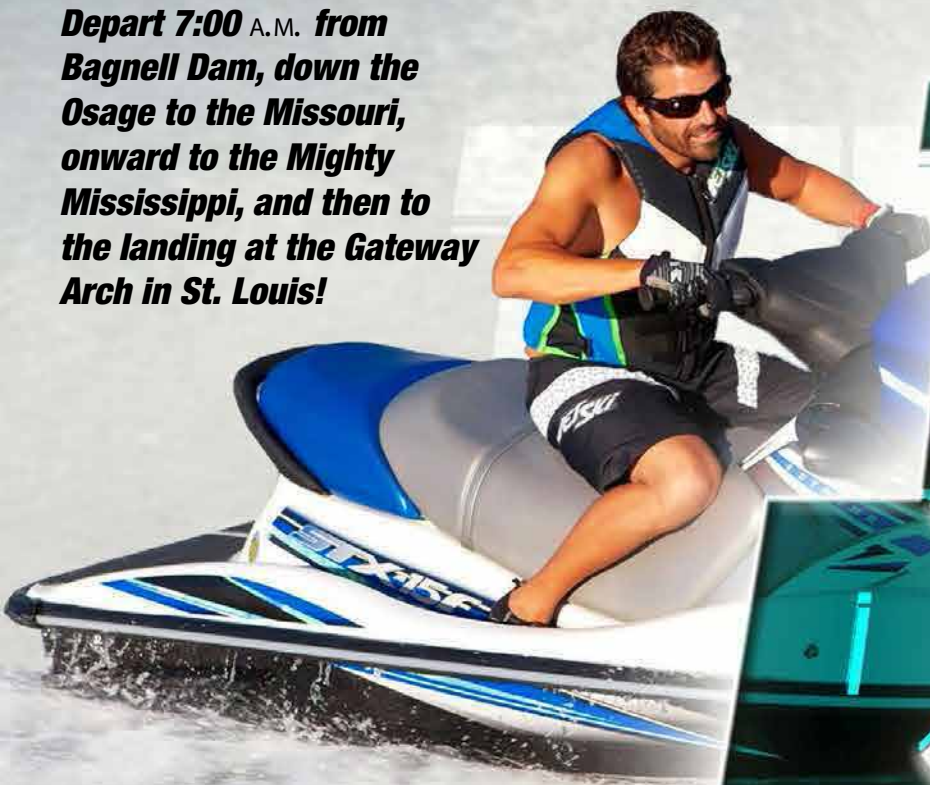

# Bridgeport

Kawasaki Jet Ski® Sales

PRESENTS THE NINETEENTH ANNUAL TRI-COUNTY YMCA BENEFIT

Depart 7:00 A.M. from Bagnell Dam, down the Osage to the Missouri, onward to the Mighty Mississippi, and then to the landing at the Gateway Arch in St. Louis!

# THREE MILE RUN

## Lake Ozark to St. Louis!

Entry fee \$750.00 in donations to the Tri-County YMCA. This covers your participation in the ride, all fuel and oil, as well as a luncheon and Post-Party Celebration at Ameristar Casino. Raffle tickets to win a 2013 Kawasaki Jet Ski STX-15F & Single Trailer may be sold for \$20 each to assist you in raising the entry fee (Raffle participants need not be present to win). Tickets can be obtained at your Tri-County YMCA, Bridgeport Jet Ski, Seebold Sports, KLOZ/KQUL Radio Station, Dog Days or Paul's Supermarket - Lake Ozark location.